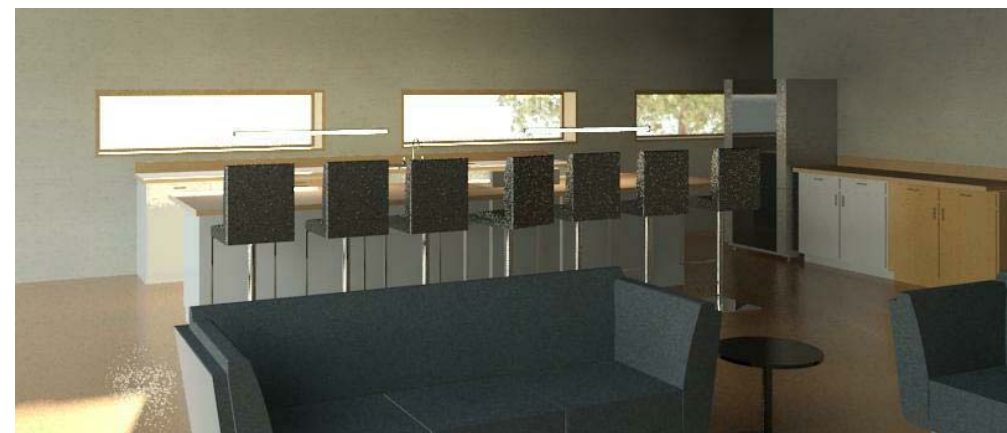

Project Notes:

Client:

Russell Valera

Project/Location:

Dream Home
162 Marina Vista Ave.
Larkspur, CA 94939

DRAWN BY:

Russell Valera
1175 Lake Blvd.
Davis, CA 95616

Scale: