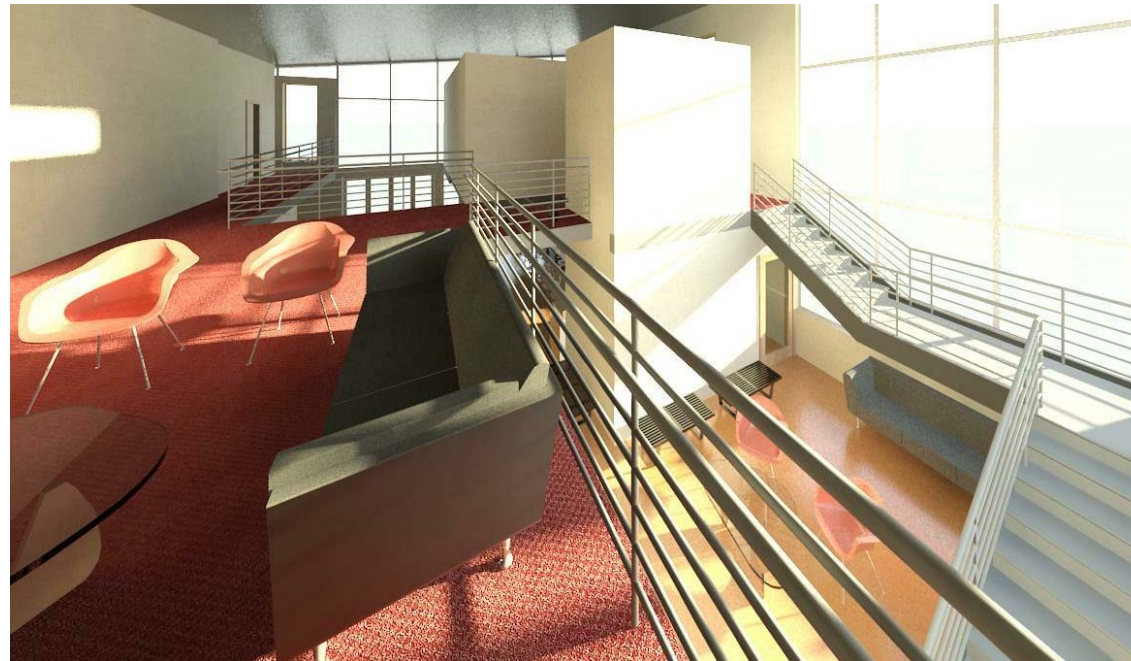

Project Notes:

Client:

Russell Valera

Project/Location:

Dream Home
162 Marina Vista Ave.
Larkspur, CA 94939

DRAWN BY:

Russell Valera
1175 Lake Blvd.
Davis, CA 95616

Scale: